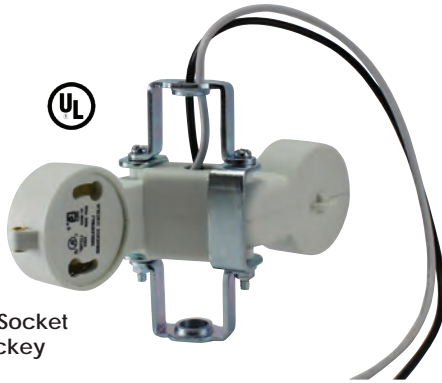

2GX7 Fluorescent Socket Back and Bottom Screw Mount

CLP Item	WND Item
50-3935-99	S/O

2 X GU-24 Cluster Socket with 1/8 IPS "U" Hickey

- 18" 105° Leads
- Rated 250V - 600W

CLP Item	WND Item
50-0604-99	31527