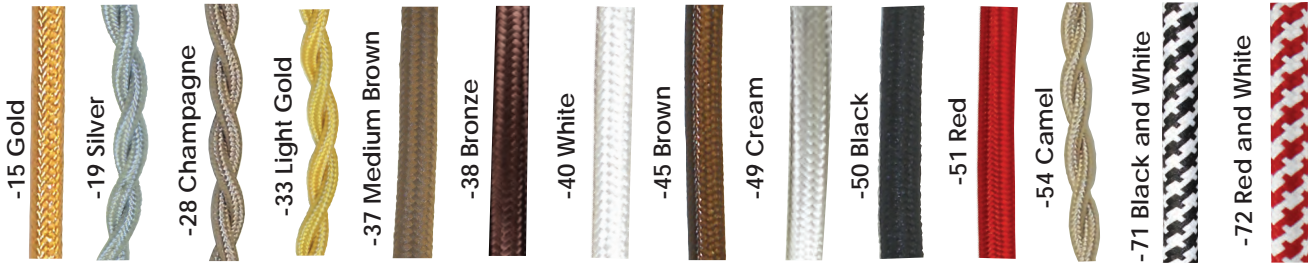

RAYON COLOR REFERENCE CHART

RAYON COVERED WIRE

"Antique Style"

- 2 Individually Cloth Wrapped Interior Wires
- 18 Gauge

Color	CLP#	WND#
Gold	56-9120-15	30222
Silver	56-9120-19	30217
Bronze	56-9120-38	31068
White	56-9120-40	30212
Brown	56-9120-45	30216
Cream	56-9120-49	31069
Black	56-9120-50	30218