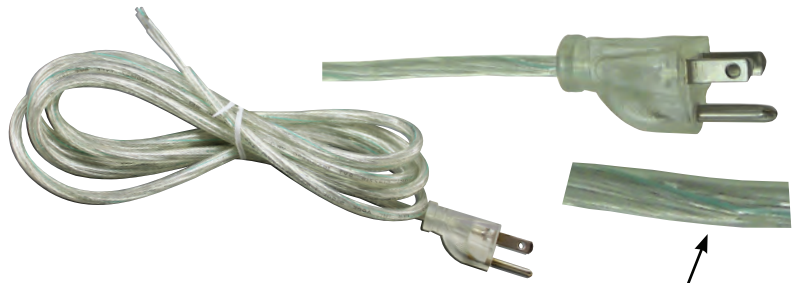

The clear SVT-3 cord sets and bulk wire include a light transparent green tracer on the interior ground wire.

3 WIRE

Type SVT/3

CLP Item	Length	Color	WND Item
56-2620-40	10'	White	31247
56-2620-47	10'	Clear Silver	31248
56-2620-50	10'	Black	31249