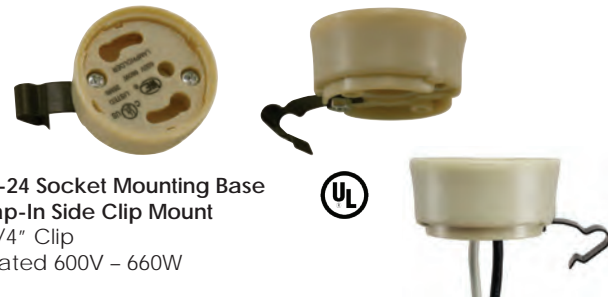

GU-24 Socket Mounting Base With 1/8F Side Hickey

- 18" 105° Leads
- Rated 600V - 660W

CLP Item	Leads	WND Item
50-3512-99	18"	31505

GU-24 Socket Mounting Base Snap-In Side Clip Mount

- 3/4" Clip
- Rated 600V - 660W