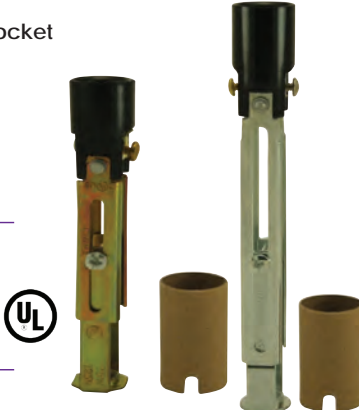

Candelabra Base Socket

- Height 1-1/2"
- Screw Terminals
- Paper Shell Insulator
- 1/8 IPS Hickey
- Rated 75W – 125V

CLP Item	WND Item
45-0200-99	30710
45-0700-99 Leviton	30141

Candelabra Base Pigtail Sockets

- Height 1-3/4"
- 1/8 IPS Hickey
- 105° Leads

CLP Item	Leads	WND Item
45-0225-99	12" Leads	31135
45-0226-99	18" Leads	30068
45-0227-99	24" Leads	31136
45-0228-99	30" Leads	31137

Candelabra Base Socket

- Height 2"
- Screw Terminals
- Paper Shell Insulator
- 1/8 IPS Hickey
- Rated 75W – 125V

CLP Item	WND Item
45-0202-99	30712
45-0702-99 Leviton	30140

Weather Insulated Porcelain CB Sockets

- Waterproof with Phenolic Cover
- Rated 75W-125V

CLP Item	Height	Connection	WND Item
45-1948-99	1-3/4"	Screw Terminals	31130
45-1948-24	1-7/8"	24" #18 SF-1 200 Degree Leads	31131

Candelabra Base Adjustable Socket

- Screw Terminals
- Paper Shell Insulator
- 1/8 IPS Hickey
- Rated 75W – 125V

Height 3-1/4" to 4-1/2"

CLP Item	WND Item
45-0204-99	30711
45-0704-99 Leviton	30142

Height 4-3/4" to 6-1/2"

CLP Item	WND Item
45-0205-99	30717

Candelabra Base Socket

- Screw Terminals
- Paper Shell Insulator
- 1/8 IPS Hickey
- Rated 75W – 125V

CLP Item	Height	WND Item
45-0213-99	3"	30708
45-0203-99	3-3/4"	31120
45-0214-99	4"	30709
45-0216-99	6"	30713