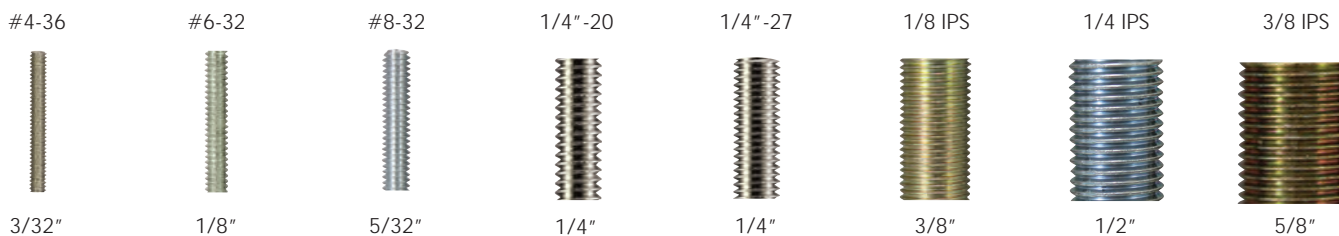

REFERENCE GUIDE OF THREAD SIZES

NIPPLES - PIPE -
THREADED PIPE