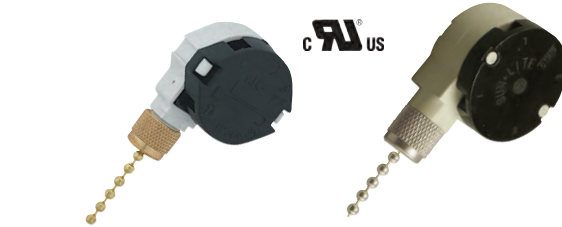

2-Circuit - 4-Position Pull-Chain Canopy Switch

Off - L1 - L2 - L1 & L2
 • 6" Leads
 • Rated 6A-125V, 3A-250V

CLP Item	Bell Mouth	WND Item
55-0322-10	Brass	31237
55-0322-20	Nickel	31243

Heavy Duty Pull-Chain Quickwire Switch