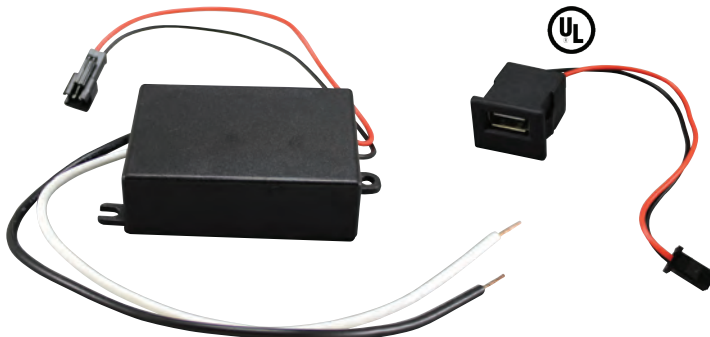

USB Port KIT
• Class 2 Power Supply
• Snap-In USB Port (13/16" X 21/32" Opening)
• 100V-240V 50/60Hz Input
• 5Vdc 200mA 10W Output
• Quick Connect Supply Wires

CLP Item Color WND Item
55-2110-50 Black 30807