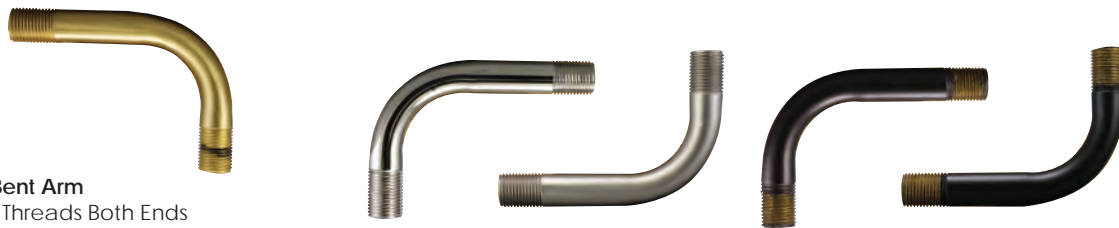

Solid Brass Bent Arm

- 3/8" Long Threads Both Ends
- Threaded 1/8 IPS
- Thread Length Included in Dimensions

Dimensions	Unfinished		Satin Brass		Polished Nickel		Satin Nickel	
	CLP #	WND #	CLP #	WND #	CLP #	WND #	CLP #	WND #
2-1/2" X 1-5/8"	10-0158-00	55378	10-0158-05	57376	10-0158-20	57377	10-0158-23	57380
2-1/4" X 1-1/2"	10-0159-00	55379	10-0159-05	57370	10-0159-20	57371	10-0159-23	57372

Dimensions	Antique Brass		Bronze		Black	
	CLP #	WND #	CLP #	WND #	CLP #	WND #
2-1/2" X 1-5/8"	10-0158-30	57574	10-0158-38	57575	10-0158-50	57577
2-1/4" X 1-1/2"	10-0159-30	57583	10-0159-38	57373	10-0159-50	57585