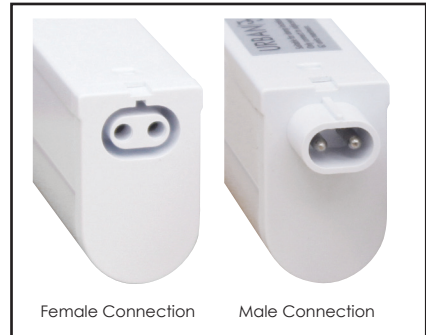

Plug in Style:

Interconnected LED Light Bars  
via 6 inch Linking Cable

Interconnected LED Light Bars

Female Connection

Male Connection

<b>12-IN UNDER CABINET PLUG IN LED FIXTURE</b>	<ul style="list-style-type: none"> <li>• Acrylic prismatic lens</li> <li>• 4W integrated LED array</li> <li>• 330 lumens, 3000K, 50,000 average rated hours</li> <li>• 120V non-dimmable with on/off rocker switch</li> <li>• Includes 6-1/2-in linking cable to connect multiple fixtures</li> <li>• 11-1/2-in W x 1-1/8-in D x 1-1/2-in H</li> <li>• Quick and easy plug in installation</li> </ul>	<b>16-IN UNDER CABINET PLUG IN LED FIXTURE</b>	<ul style="list-style-type: none"> <li>• Acrylic prismatic lens</li> <li>• 7W integrated LED array</li> <li>• 630 lumens, 3000K, 50,000 average rated hours</li> <li>• 120V non-dimmable with on/off rocker switch</li> <li>• Includes 6-1/2-in linking cable to connect multiple fixtures</li> <li>• 16-in W x 1-1/8-in D x 1-1/2-in H</li> <li>• Quick and easy plug in installation</li> </ul>	<b>20-IN UNDER CABINET PLUG IN LED FIXTURE</b>	<ul style="list-style-type: none"> <li>• Acrylic prismatic lens</li> <li>• 7W integrated LED array</li> <li>• 630 lumens, 3000K, 50,000 average rated hours</li> <li>• 120V non-dimmable with on/off rocker switch</li> <li>• Includes 6-1/2-in linking cable to connect multiple fixtures</li> <li>• 20-1/2-in W x 1-1/8-in D x 1-1/2-in H</li> <li>• Quick and easy plug in installation</li> </ul>			
	<b>CLP ITEM #</b>		F18812-30-1		<b>CLP ITEM #</b>	F18816-30-1	<b>CLP ITEM #</b>	F18822-30-1
	<b>MASTER BOX</b>		20		<b>MASTER BOX</b>	20	<b>MASTER BOX</b>	20
	<b>FINISH</b>		White		<b>FINISH</b>	White	<b>FINISH</b>	White