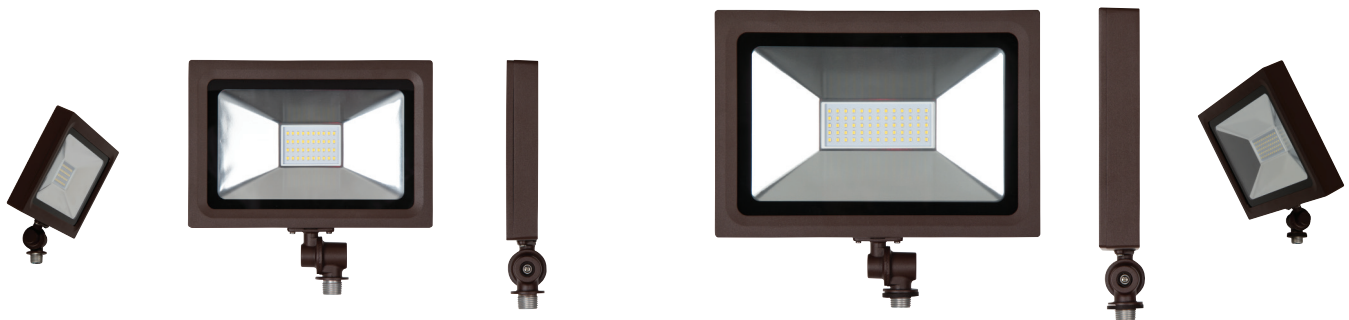

30W ULTRA-SLIM LED FLOOD LIGHT	• Integrated LED SMD Chip technology • 110° Spread • Threaded Knuckle Included • 30W / 3,450 Fixture Lumens • 100V - 277V • 4000 Kelvin • Listed for Wet Locations • 6-1/2"W x 1-1/2"D x 9-7/16"L
CLP ITEM #	F17503-49-4K
MASTER BOX	10
FINISH	Aztec Bronze

50W ULTRA-SLIM LED FLOOD LIGHT	• Integrated LED SMD Chip technology • 110° Spread • Threaded Knuckle Included • 50W / 5,800 Fixture Lumens • 100V - 277V • 4000 Kelvin • Listed for Wet Locations • 8-1/4"W x 1-1/2"D x 11-13/16"L
CLP ITEM #	F17505-49-4K
MASTER BOX	6
FINISH	Aztec Bronze